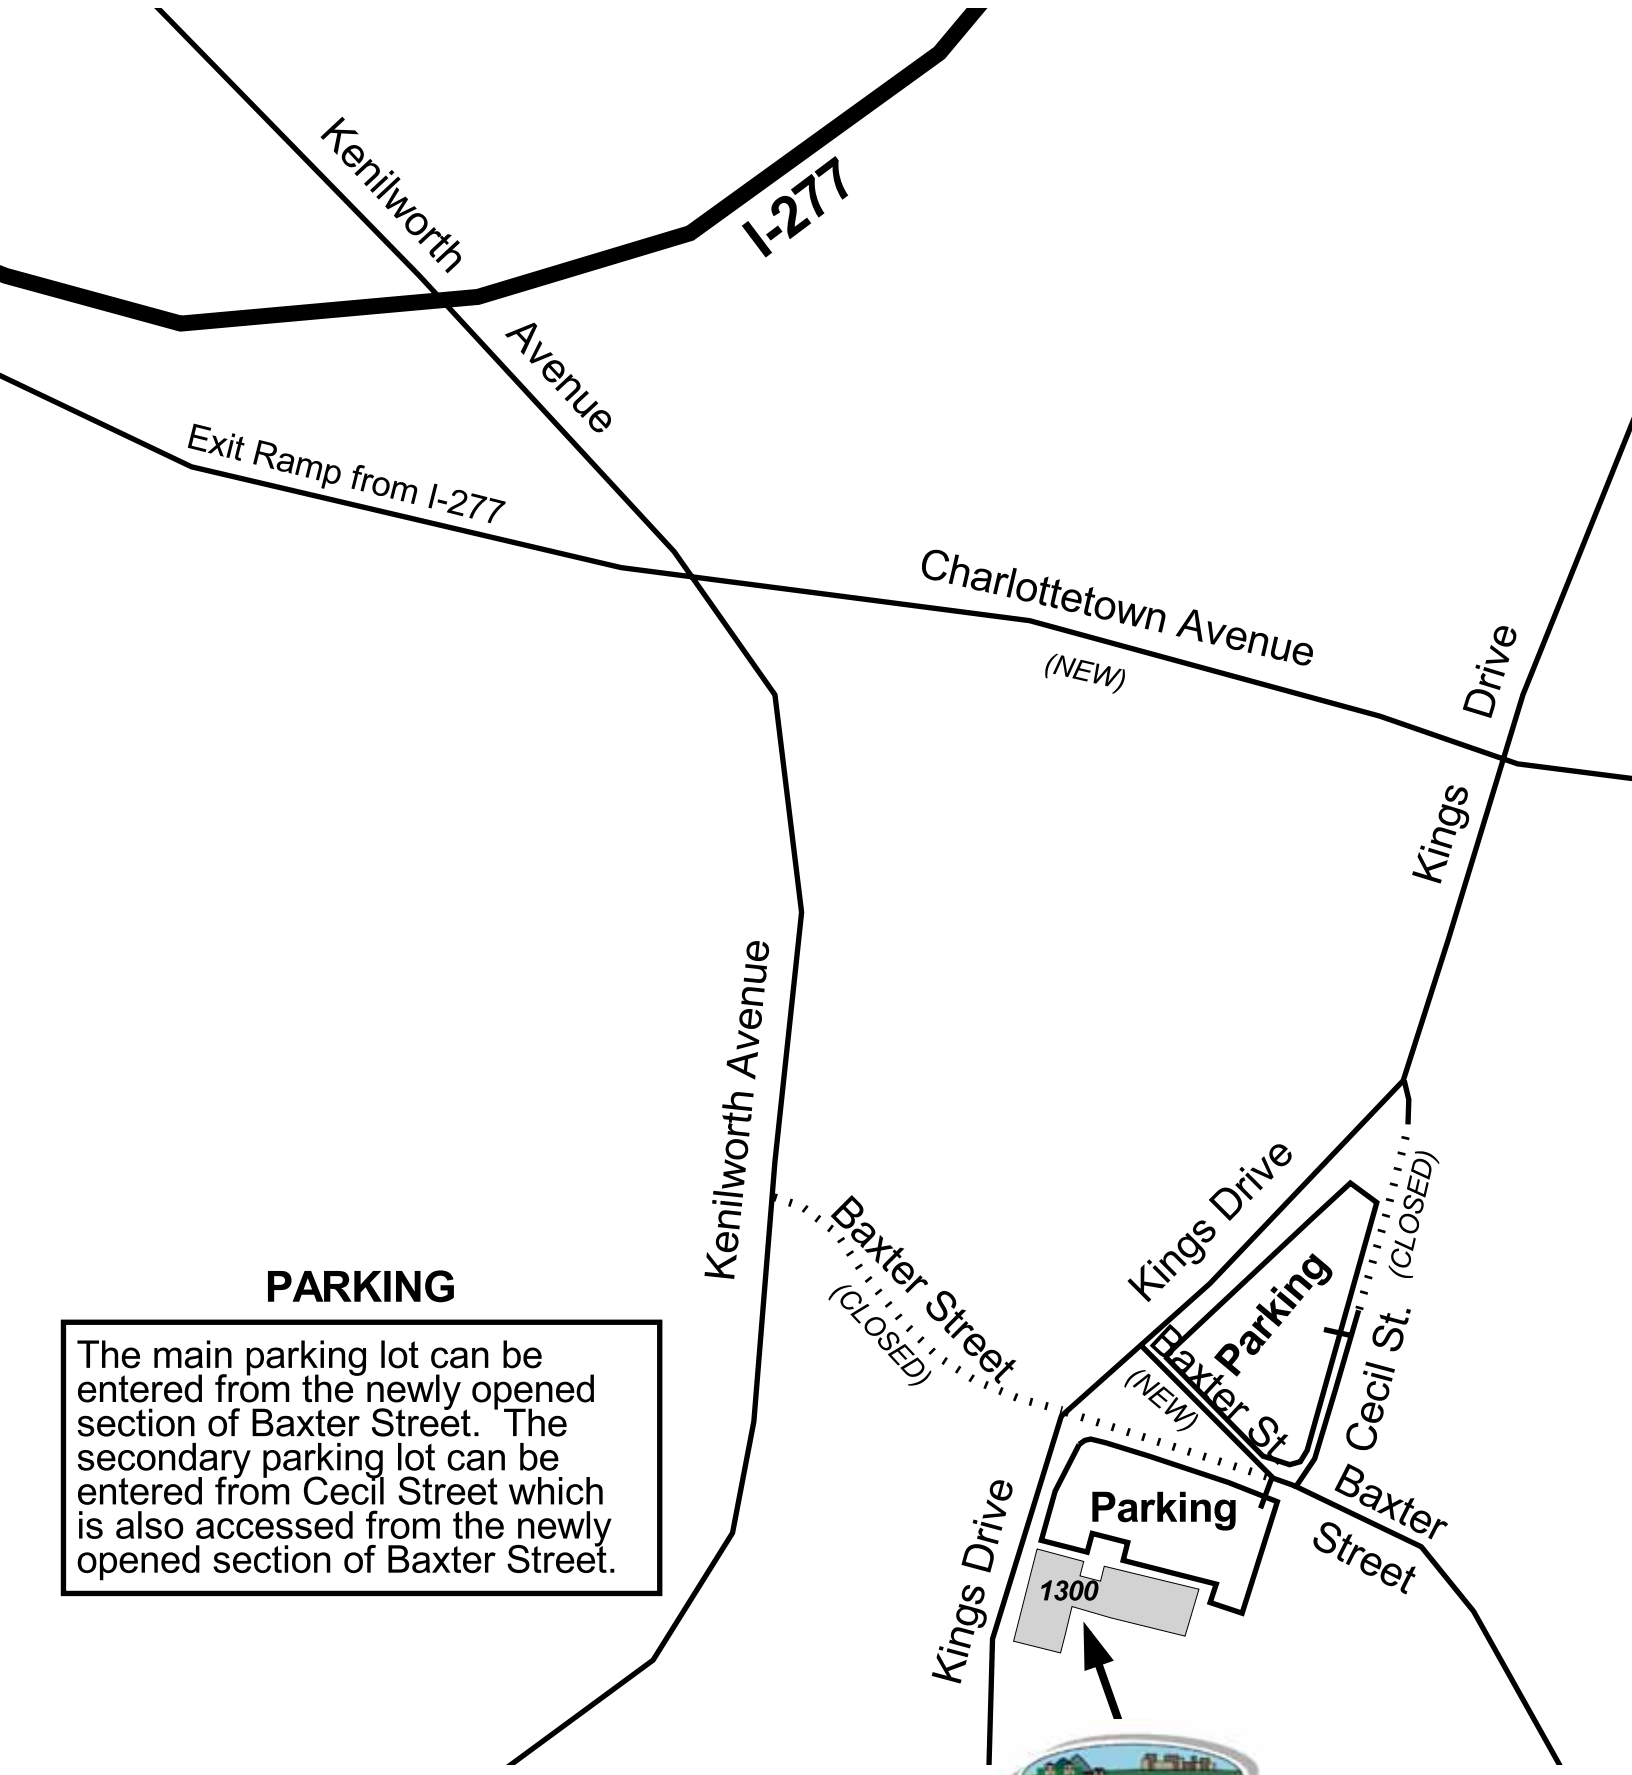

Centralina Council of Governments

PARKING

The main parking lot can be entered from the newly opened section of Baxter Street. The secondary parking lot can be entered from Cecil Street which is also accessed from the newly opened section of Baxter Street.